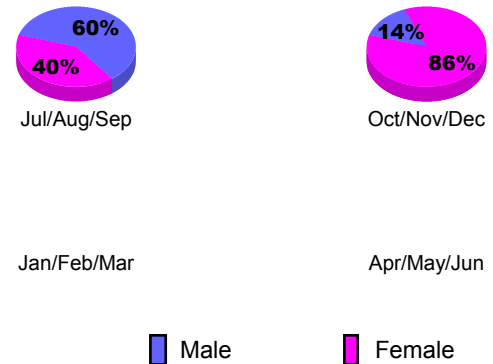

Club Results 2012-2013

Goal, New, Dropped, Gain/Loss

YTD Status Quo Clubs 2012-2013

Status Quo Clubs Compared to Status Quo Members

Club Gain/Loss 2012-2013

MEMBERSHIP

Month	Net Memb Goal	Actual New Memb	Actual Dropped Memb	Gain/Loss of Memb
2012-2013				
Jul/Aug/Sep	10	66	49	17
Oct/Nov/Dec	30	52	40	12
Jan/Feb/Mar	5	36	53	-17
Apr/May/June	25	45	71	-26
Totals	70	199	213	-14

Membership Results 2012-2013

Goal, New, Dropped, Gain/Loss

Gender Comparison 2012-2013

Membership Gain/Loss 2012-2013