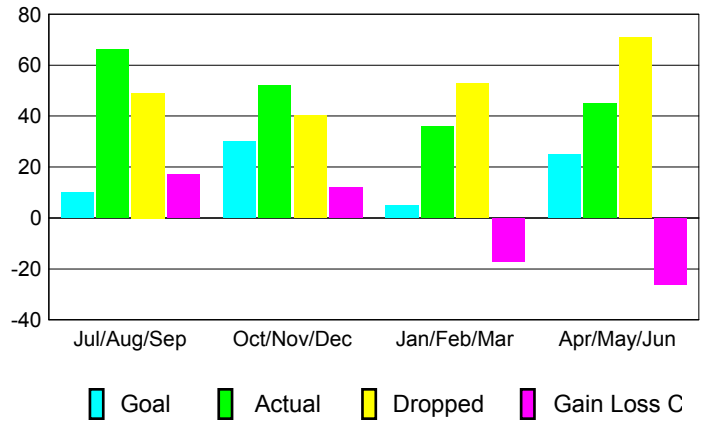

2012-2013 GMT Reports for District (or Undistricted) **District 4 C4**

GMT: **DANA BIGGS**

Location: **CALIFORNIA**

GMT CA: **1**

CLUBS

Month	New Club Goal	Actual New Clubs	Actual Dropped Clubs	Gain/Loss of Clubs
2012-2013				
Jul/Aug/Sep	1	0	1	-1
Oct/Nov/Dec	1	0	0	0
Jan/Feb/Mar	0	0	0	0
Apr/May/June	1	0	1	-1
Totals	3	0	2	-2

Club Results 2012-2013

Goal, New, Dropped, Gain/Loss

YTD Status Quo Clubs 2012-2013

Status Quo Clubs Compared to Status Quo Members

Club Gain/Loss 2012-2013

MEMBERSHIP

Month	Net Memb Goal	Actual New Memb	Actual Dropped Memb	Gain/Loss of Memb
2012-2013				
Jul/Aug/Sep	10	66	49	17
Oct/Nov/Dec	30	52	40	12
Jan/Feb/Mar	5	36	53	-17
Apr/May/June	25	45	71	-26
Totals	70	199	213	-14

Membership Results 2012-2013

Goal, New, Dropped, Gain/Loss

Gender Comparison 2012-2013

Membership Gain/Loss 2012-2013