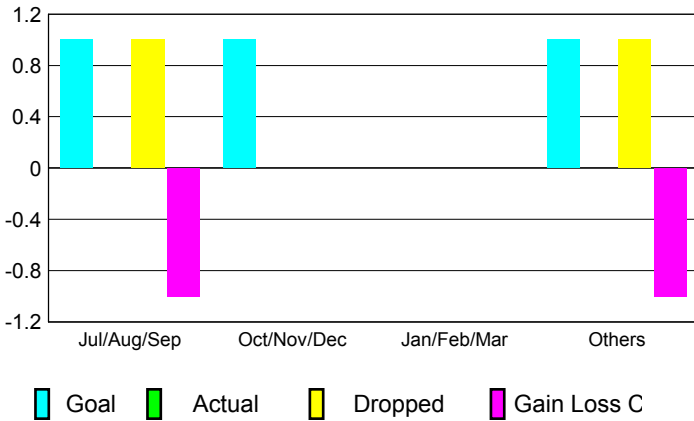

2012-2013 GMT Reports for District (or Undistricted) **District 4 C4**

GMT: **DANA BIGGS**

Location: **CALIFORNIA**

GMT CA: **1**

CLUBS

Month	New Club Goal	Actual New Clubs	Actual Dropped Clubs	Gain/Loss of Clubs
2012-2013				
Jul/Aug/Sep	1	0	1	-1
Oct/Nov/Dec	1	0	0	0
Jan/Feb/Mar	0	0	0	0
Apr/May/June	1	0	1	-1
Totals	3	0	2	-2

Club Results 2012-2013

Goal, New, Dropped, Gain/Loss

YTD Status Quo Clubs 2012-2013

Status Quo Clubs Compared to Status Quo Members

Club Gain/Loss 2012-2013

MEMBERSHIP

Month	Net Memb Goal	Actual New Memb	Actual Dropped Memb	Gain/Loss of Memb
2012-2013				
Jul/Aug/Sep	10	66	49	17
Oct/Nov/Dec	30	52	40	12
Jan/Feb/Mar	5	36	53	-17
Apr/May/June	25	45	71	-26
Totals	70	199	213	-14